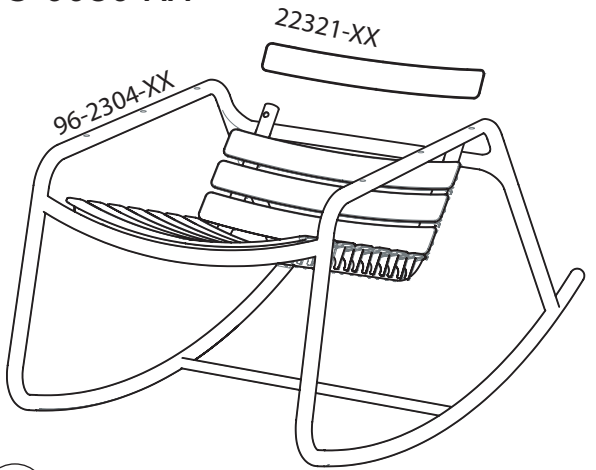

# HOUE

**RECLIPS** ROCKING CHAIR

DESIGN BY  
HENRIK PEDERSEN

---

---

**ASSEMBLY INSTRUCTIONS**

**97-1852**

---

93-0080-XX

1

2

x2

3