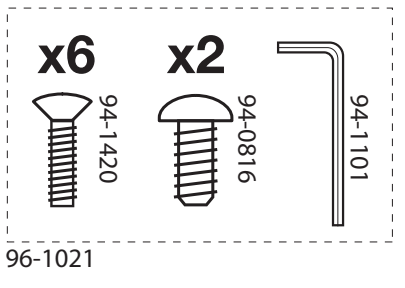

# HOUE

**RECLIPS** ROCKING CHAIR

DESIGN BY  
HENRIK PEDERSEN

---

---

**ASSEMBLY INSTRUCTIONS**

**97-1852**

---

93-0080-XX

1

2

x2

3