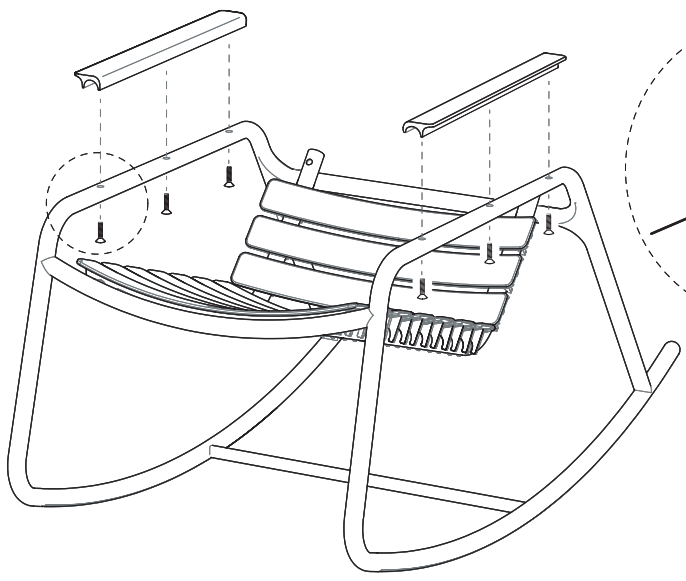

# HOUE

**RECLIPS** ROCKING CHAIR

DESIGN BY  
HENRIK PEDERSEN

---

---

**ASSEMBLY INSTRUCTIONS**

**97-1852**

---

93-0080-XX

1

2

x2

3