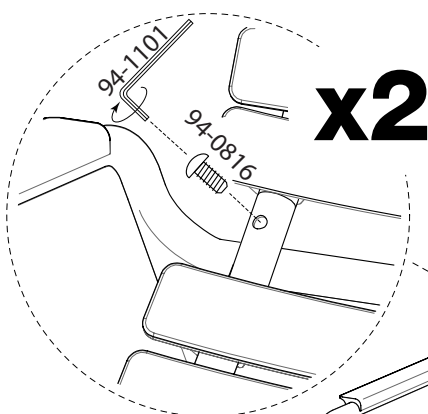

# HOUE

**RECLIPS** ROCKING CHAIR

DESIGN BY  
HENRIK PEDERSEN

---

---

**ASSEMBLY INSTRUCTIONS**

**97-1852**

---

93-0080-XX

1

2

x2

3